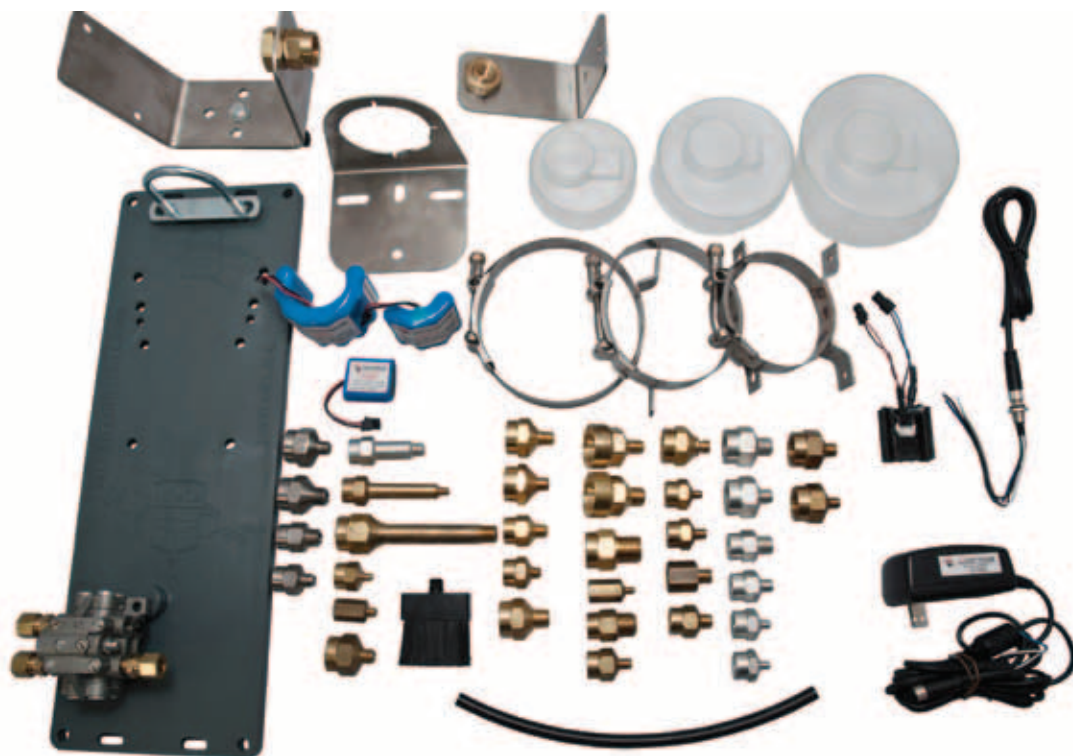

ATS ELECTRO-LUBE
INTERNATIONAL INCORPORATED

ATS ACCESSORIES

For Automatic Lubricators

Various high quality Accessories and Replacement parts are available from the factory.

Be sure to use GENUINE ATS Electro-lube Accessories and Replacement Parts to ensure the quality performance you have come to trust!

Contact ATS or our partners for further information or to place your order.

- Mounting Plates (single and multi-point)
- Replacement battery packs (Ultimate/Titan series)
- AC/DC power supplies (Ultimate/Titan series/Jack)
- Mounting adapters/reducers
- Oil Brush
- Mounting brackets
- Weather Caps
- Hose & Fittings
- Distribution Blocks (2-12 Ports)